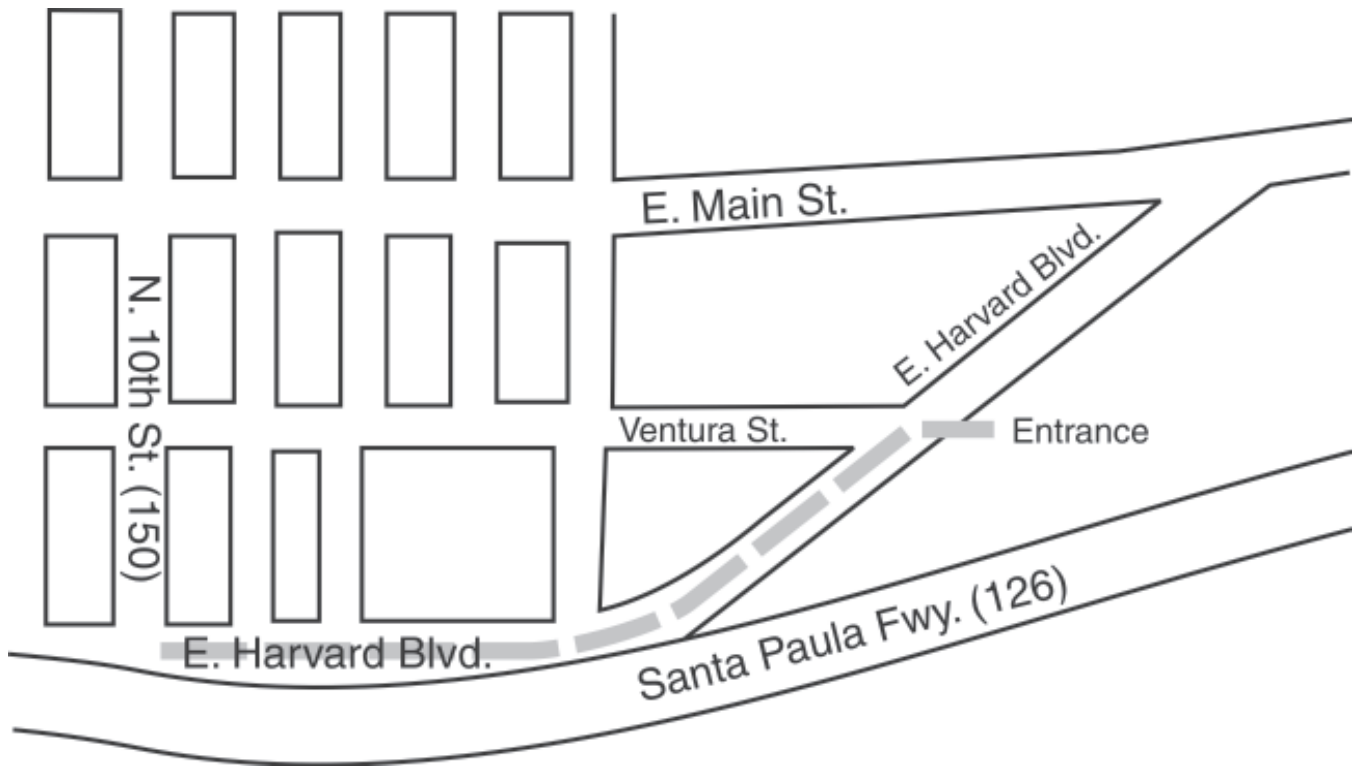

The first 30 entries vote on the winners!

Name: _____

Address: _____ City _____ Zip _____

Car Description: Year : _____ Model: _____ Color: _____

Show Class: _____ Club: _____

Entrant indemnifies, will defend (at City's & Kiwanis request and with counsel satisfactory to City & Kiwanis), and holds City of Santa Paula & Kiwanis club harmless from and against any claim, action, damages, costs (including without limitation, attorney's fees), injuries, or liability, arising out of Permittee's acts, errors or omissions, negligence, or wrongful conduct (regardless of City's & Kiwanis' passive negligence, if any) in connection with this Permit. For purposes of this section "City" & "Kiwanis Club" includes the City of Santa Paula's & Kiwanis' officers, officials, employees, agents, representatives, and volunteers.

Signed: _____

If participant is under 18 years of age, parent or guardian must sign.

Entry Deadline is July 15, 2009

**Return Entry to: Dan Salas
288 Pamela Lane
Santa Paula, CA 93060**
Any questions call 805-525-2788